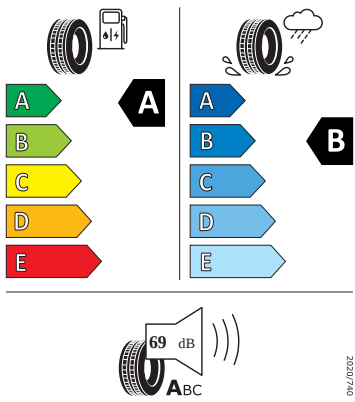

Continental 0358162

195/55 R 16 91 V XL C1

2020/740

- Goodyear 195/55 R16

GOODYEAR 546884

195/55R16 91 V XL C1

2020/740